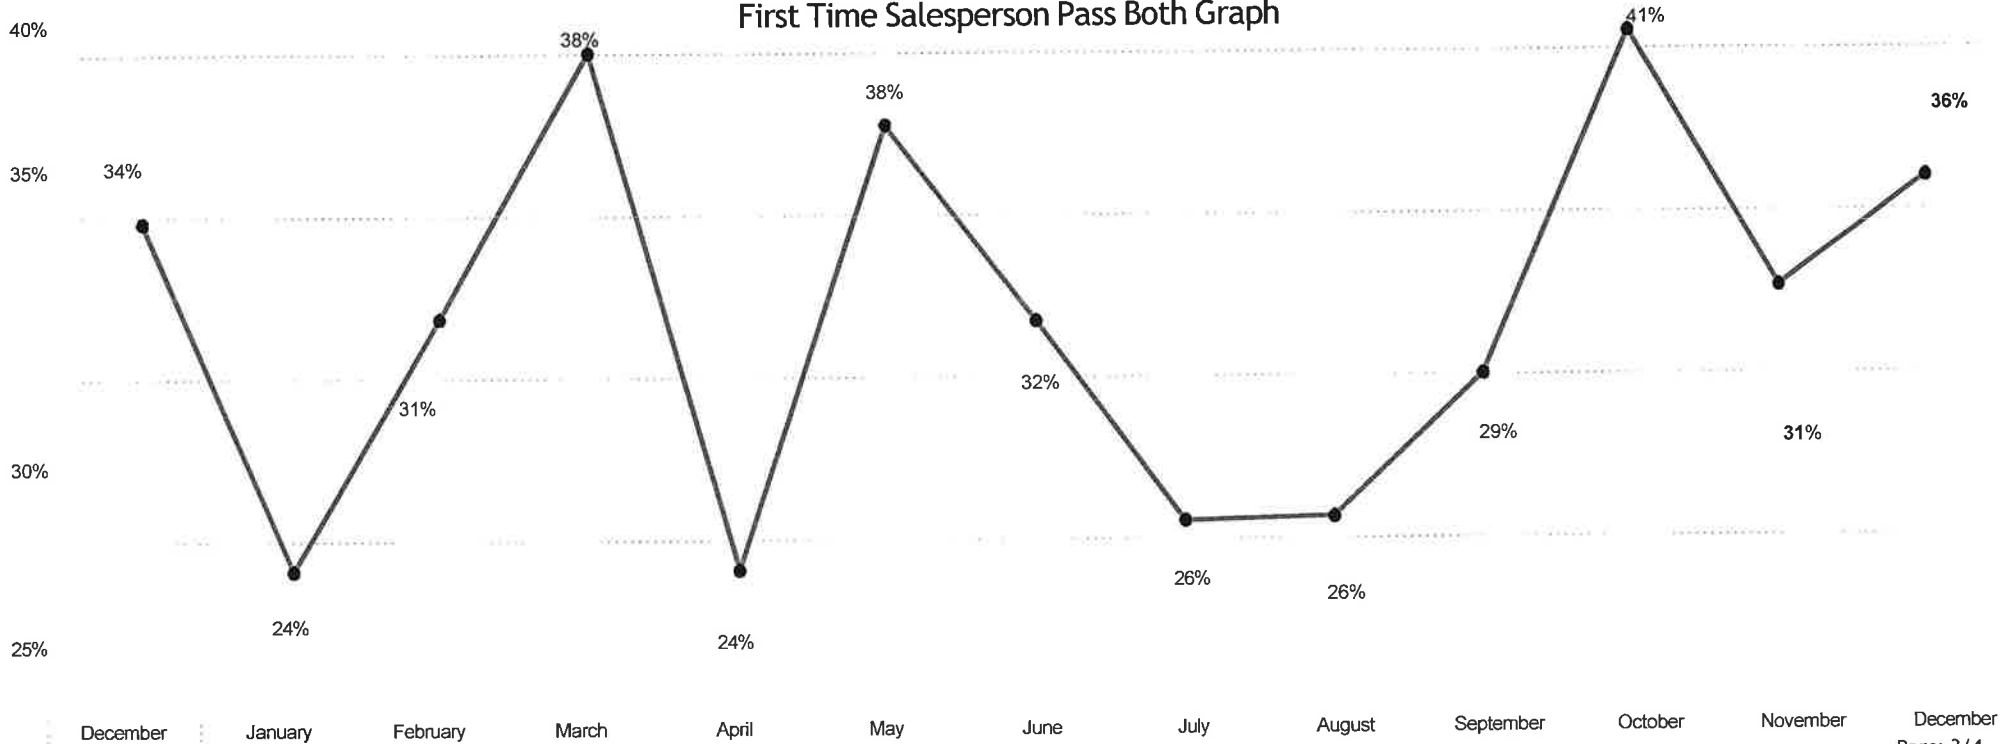

SALESPERSON STATS REPORT December 2024

First Time Salesperson Stats

	December 2023	January 2024	February 2024	March 2024	April 2024	May 2024	June 2024	July 2024	August 2024	September 2024	October 2024	November 2024	December 2024	Grand Total														
Fail	66%	31	76%	42	69%	47	62%	26	76%	41	62%	33	70%	30	74%	35	74%	29	71%	36	59%	22	67%	33	64%	16	69%	423
Pass	34%	16	24%	13	31%	21	38%	16	24%	13	38%	20	30%	13	26%	12	26%	10	29%	15	41%	15	33%	16	36%	9	31%	189
Grand Total	100%	47	100%	55	100%	68	100%	42	100%	54	100%	53	100%	43	100%	47	100%	39	100%	51	100%	37	100%	49	100%	25	100%	612

First Time Salesperson Pass Both Graph