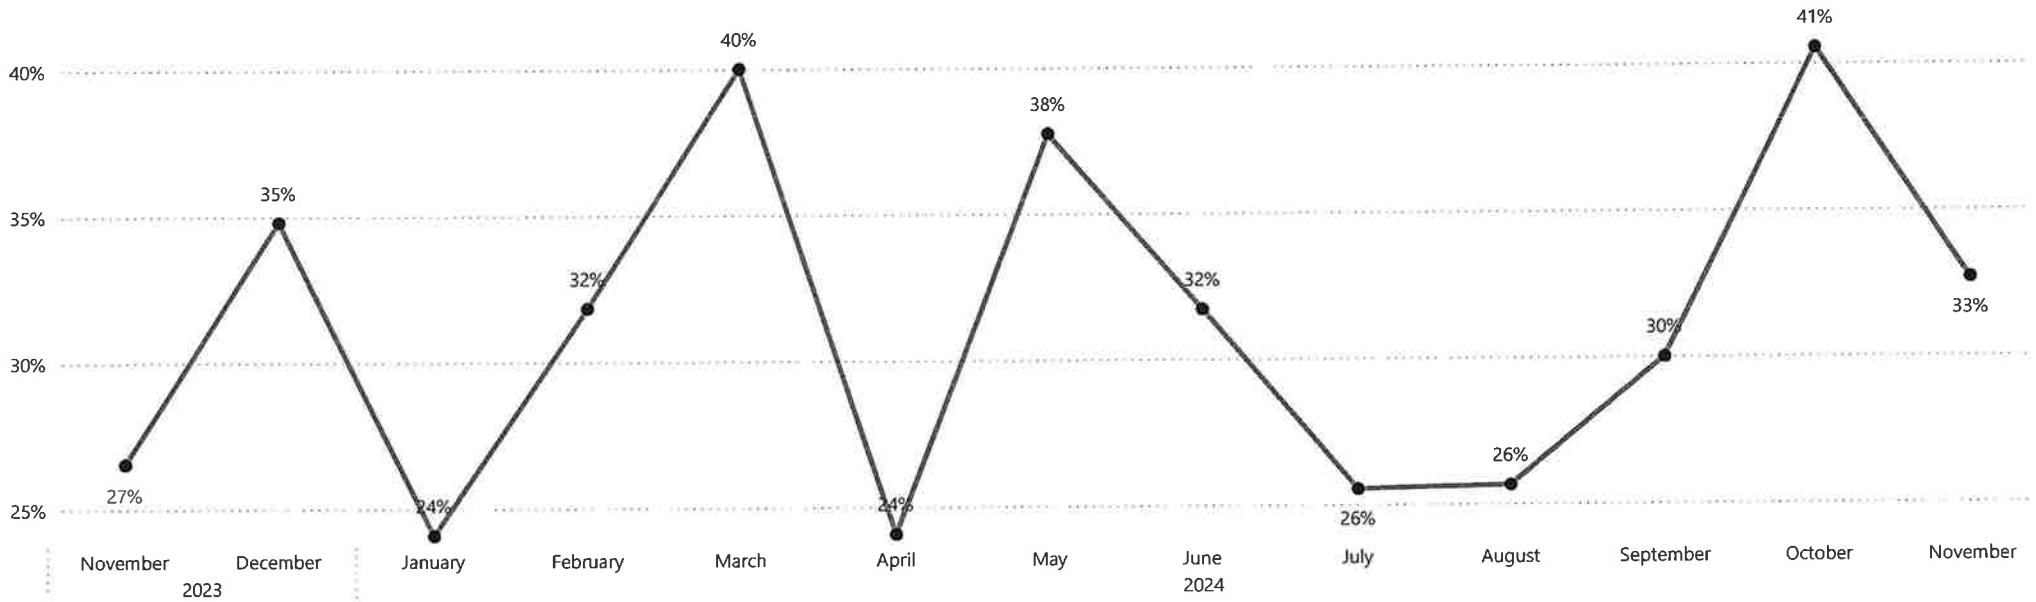

SALESPERSON STATS REPORT November 2024

First Time Salesperson Stats

	November 2023	December 2023	January 2024	February 2024	March 2024	April 2024	May 2024	June 2024	July 2024	August 2024	September 2024	October 2024	November 2024	Grand Total														
Fail	75%	40	66%	31	76%	42	69%	47	62%	26	76%	41	62%	33	70%	30	74%	35	74%	29	71%	36	59%	22	67%	33	70%	445
Pass	25%	13	34%	16	24%	13	31%	21	38%	16	24%	13	38%	20	30%	13	26%	12	26%	10	29%	15	41%	15	33%	16	30%	193
Grand Total	100%	53	100%	47	100%	55	100%	68	100%	42	100%	54	100%	53	100%	43	100%	47	100%	39	100%	51	100%	37	100%	49	100%	638

First Time Salesperson Pass Both Graph