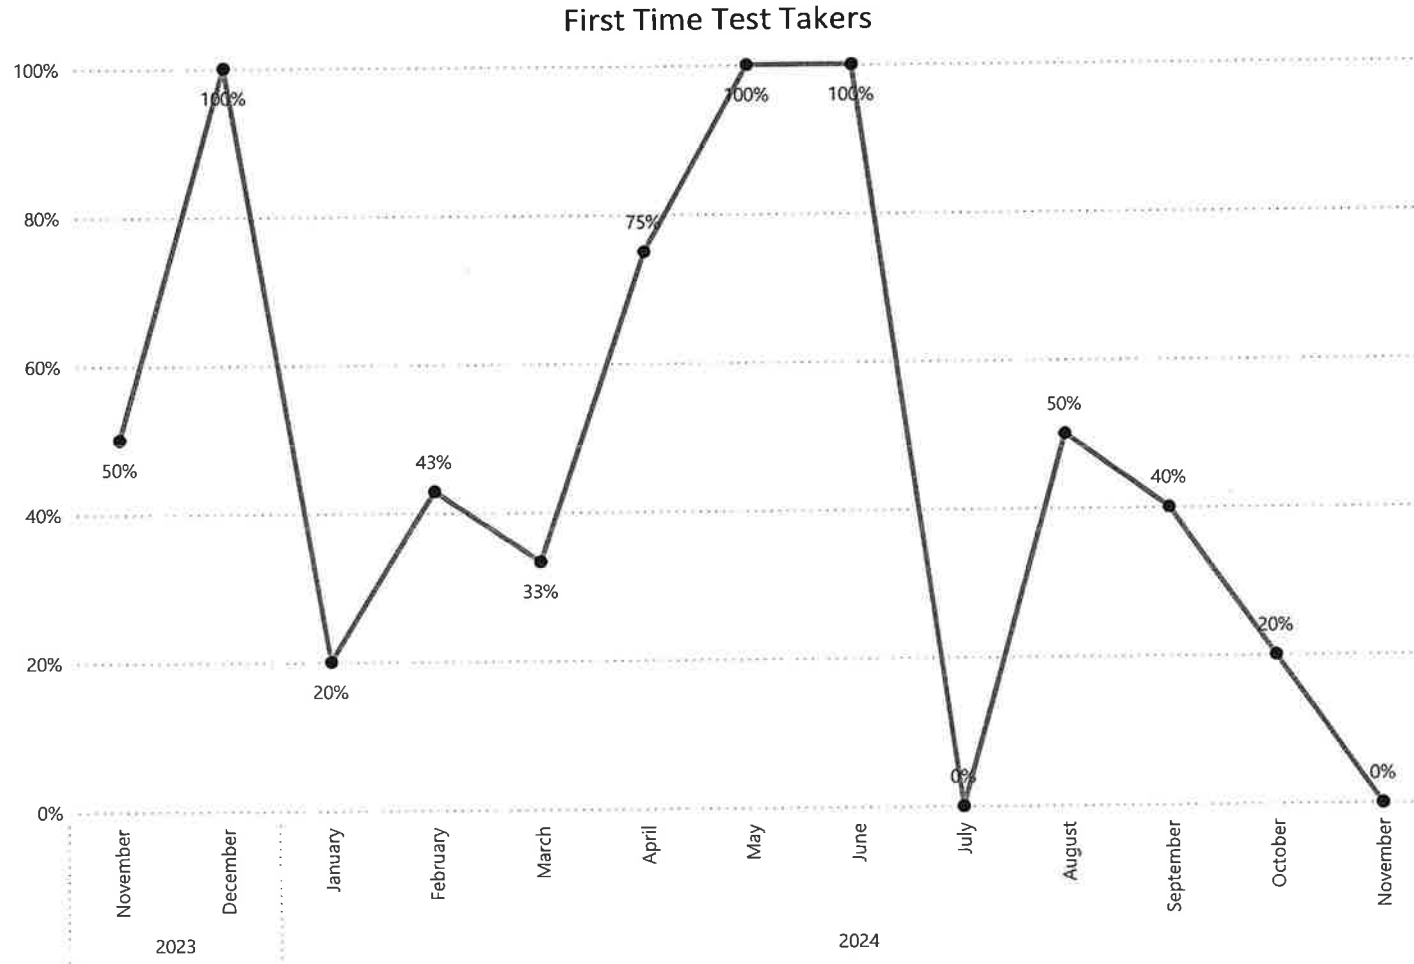

Broker Statistics November 2024

Year	Month	No of First Time Takers	Pass Both	Pass Both %
2023	November	8	4	50%
2023	December	4	4	100%
2024	January	5	1	20%
2024	February	7	3	43%
2024	March	3	1	33%
2024	April	4	3	75%
2024	May	1	1	100%
2024	June	1	1	100%
2024	July	3	0	0%
2024	August	2	1	50%
2024	September	5	2	40%
2024	October	5	1	20%
2024	November	1	0	0%
Total		49	22	45%